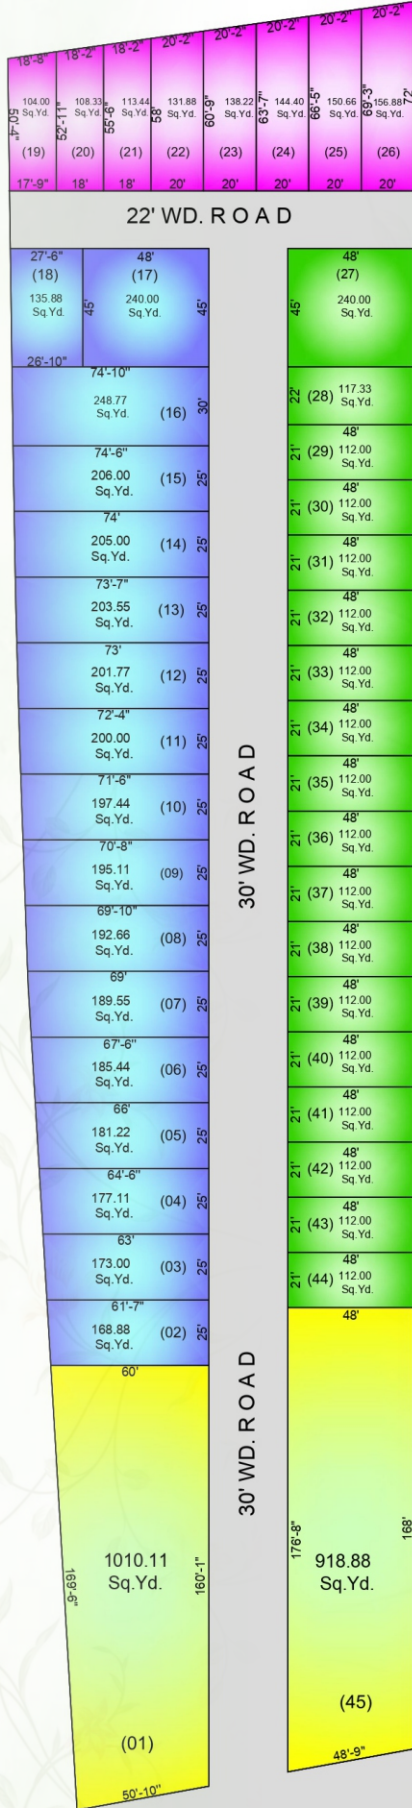

## NEARBY TEMPLES

CHAR DHAM MANDIR

390 ACRES OF HOUSING DEVELOPMENT

BUS STAND

DENTAL HOSPITAL

MAHARISHI SCHOOL

DR. RM SHAH SCHOOL

# Braj Vatika

AREA STATEMENT	Sq.Yd.	TITLE:	
TOTAL LAND AREA	10746.55	MATHURA	
PLOT AREA	8429.72	OWNER NAME:	DATE:
ROAD AREA	2316.83	SH.....	29.11.2024

V  
rindavan  
DEVINE REALITY

*“Come, be a part of our family”*

*&*

*“Live the Spirit of Vrindavan Every Day.”*

LOCATION : On Chattikara Chauraha , Opposite To Char Dham Temple, Vrindavan

 [www.vrindavandivinereality.com](http://www.vrindavandivinereality.com)